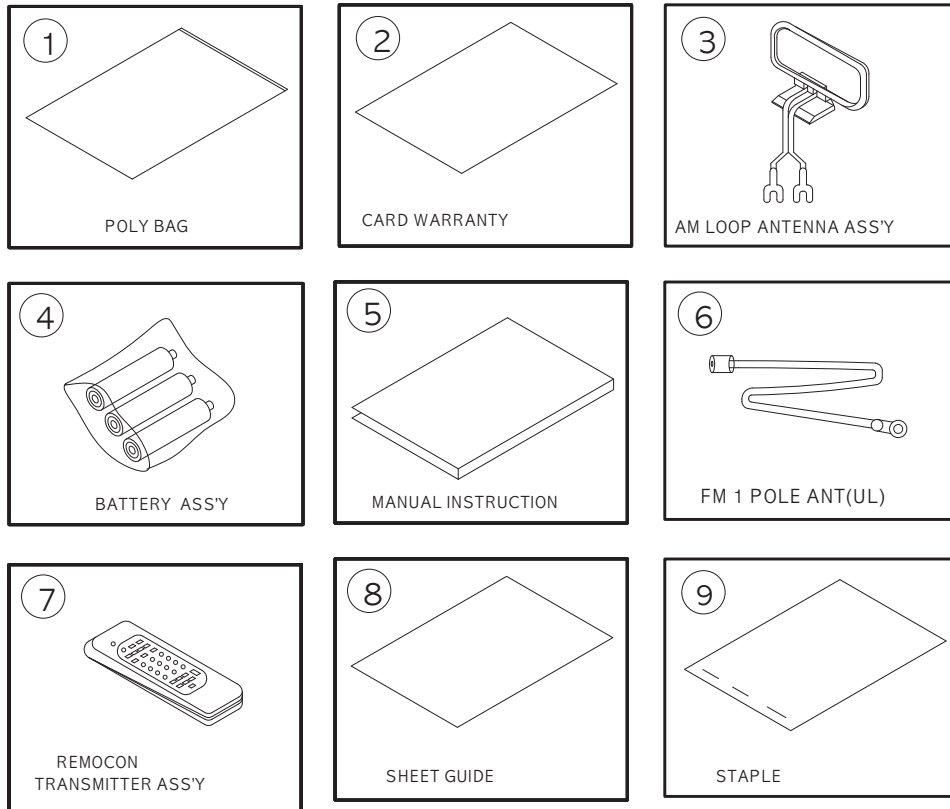

### 1. Instruction manual ass'y - Accessories

NO	DESCRIPTION	PARTS NO.	Q.ty
1	POLY BAG		1
2	CARD WARRANTY	CQE1A172X	1
3	AM LOOP ANTENNA ASS'Y	CSA3A012Z	1
4	BATTERY		3
5	INSTRUCTION MANUAL	CQX1A849Z	1
6	FM 1 POL ANT(UL)	CSA1A019Z	1
7	REMOCON TRANSMITTER ASS'Y	HARTAVR130CC	1
8	SHEET GUIDE	CQE1A198Z	1
9	STAPLE		3

### 2. Package Drawing

NO	DESCRIPTION	PARTS NO.	Q.ty
1	MANUAL ASSY		1
2	SNOW,PAD(L)	CPS4A564	1
3	SNOW,PAD(R)	CPS4A565	1
4	SET		1
5	BOX,OUT CARTON	CPG1A732R	1