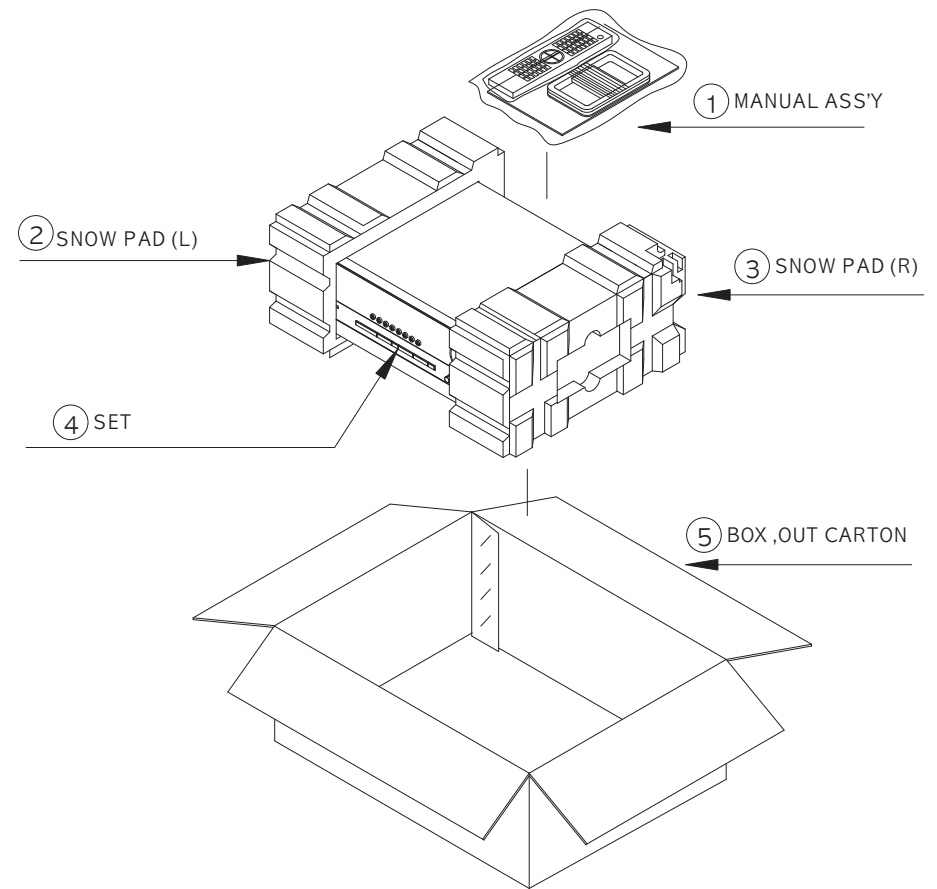

### 1. Instruction manual ass'y - Accessories

NO	DESCRIPTION	PARTS NO.	Q.ty
1	POLY BAG		1
2	CARD WARRANTY	CQE1A172X	1
3	AM LOOP ANTENNA ASS'Y	CSA3A012Z	1
4	BATTERY		3
5	INSTRUCTION MANUAL	CQX1A849Z	1
6	FM 1 POL ANT(UL)	CSA1A019Z	1
7	REMOCON TRANSMITTER ASS'Y	HARTAVR130CC	1
8	SHEET GUIDE	CQE1A198Z	1
9	STAPLE		3

### 2. Package Drawing

NO	DESCRIPTION	PARTS NO.	Q.ty
1	MANUAL ASSY		1
2	SNOW,PAD(L)	CPS4A564	1
3	SNOW,PAD(R)	CPS4A565	1
4	SET		1
5	BOX,OUT CARTON	CPG1A732R	1